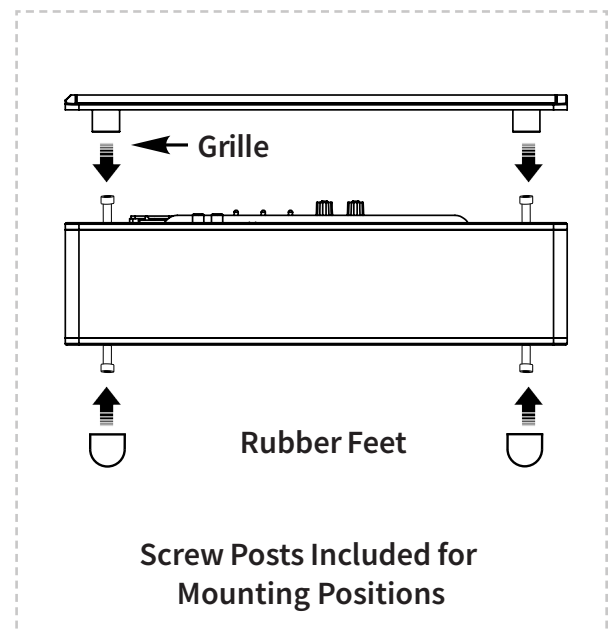

## INCLUDED ACCESSORIES

- 1 x Wall Mount
- 1 x 90 Degree AC Cable
- 1 x 90 Degree RCA Cable
- 1 x 90 Degree USB Dongle
- 4 x Rubber Feet
- 4 x Screw Posts
- 2 x Floor Standing Feet
- 8 x Phillips Screws & 4 x Wall Anchors