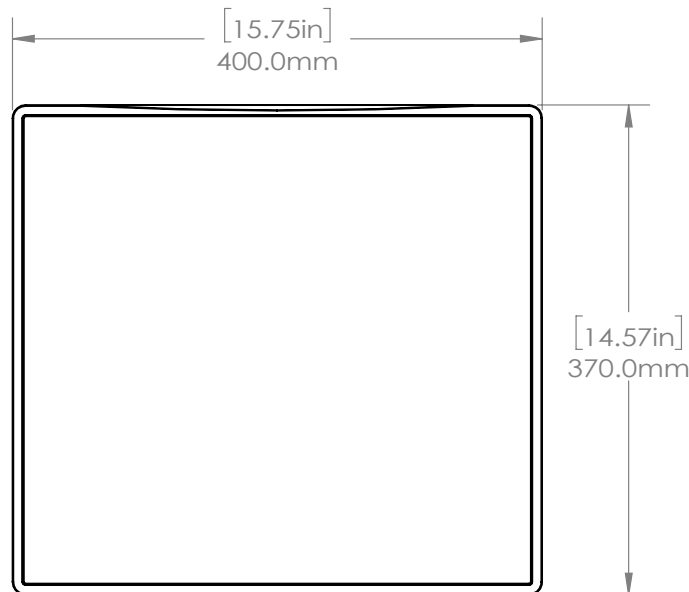

THE SLIM SUBWOOFER

LINE DRAWINGS

Please see originacoustics.com for most the most updated information concerning these specifications.
Products may only be purchased through an authorized integration partner.

SUBS10 • GRILLE