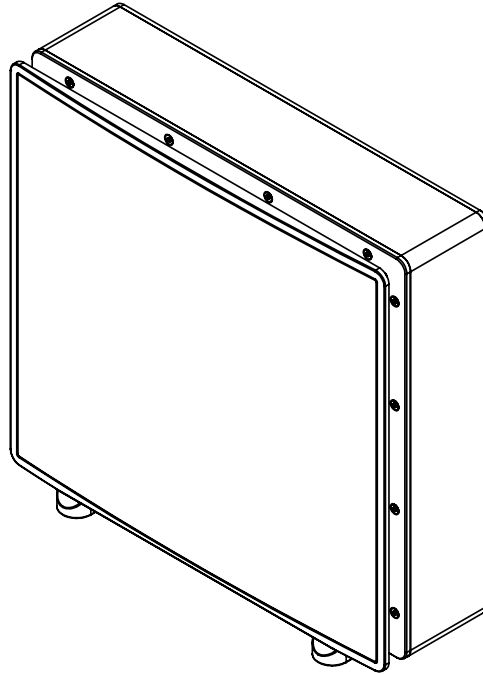

THE SLIM SUBWOOFER

LINE DRAWINGS

SUBS10 • WITH FLOOR STANDING FEET [WITH GRILLE]

Please see originacoustics.com for most the most updated information concerning these specifications.

Products may only be purchased through an authorized integration partner.