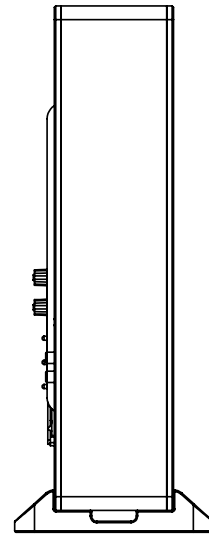

THE SLIM SUBWOOFER

LINE DRAWINGS

SUBS10 • WITH FLOOR STANDING FEET [WITHOUT GRILLE]