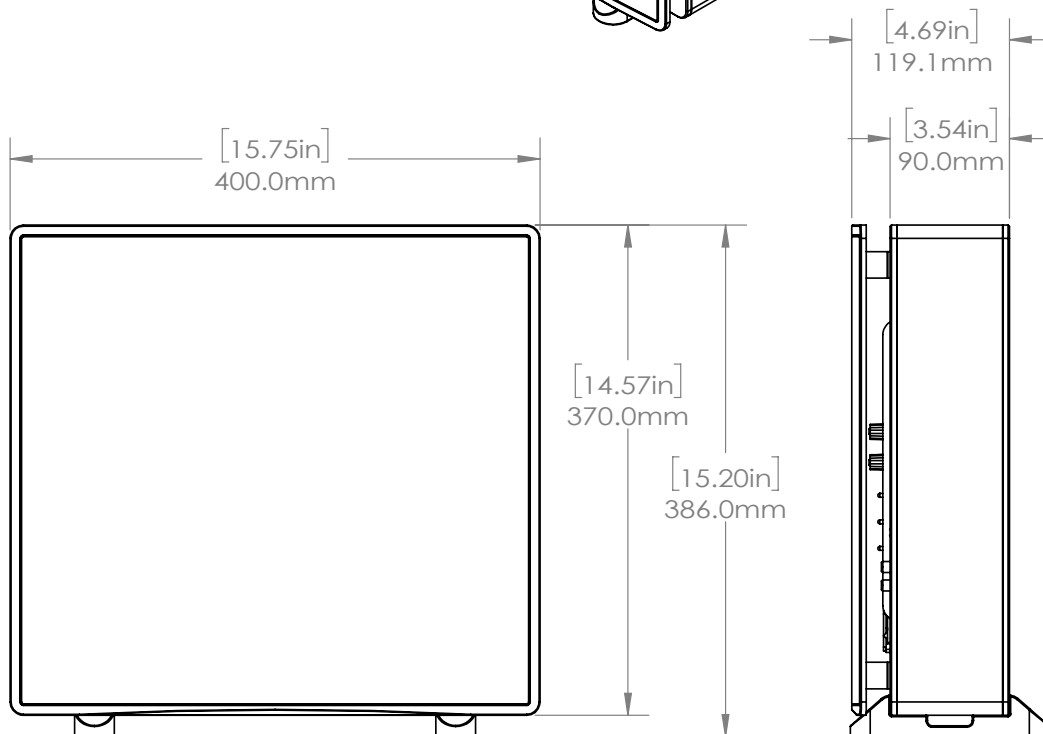

THE SLIM SUBWOOFER

LINE DRAWINGS

SUBS10 • WITH FLOOR STANDING FEET [WITH GRILLE]

Please see originacoustics.com for most the most updated information concerning these specifications.

Products may only be purchased through an authorized integration partner.