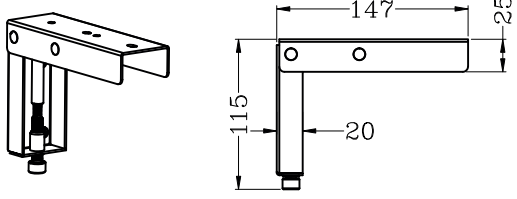

Two installation methods

Optional Matching

Model:	celexon CLR HomeCinema Plus UST High Contrast Electric Floor Screen 80"
Measurement:	mm