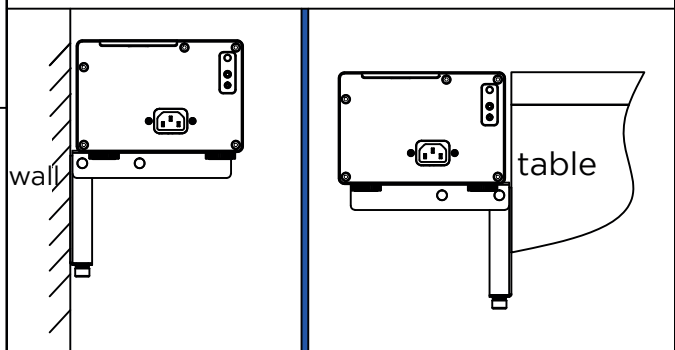

Two installation methods

Optional Matching

Model:	celexon CLR HomeCinema Plus UST High Contrast Electric Floor Screen 80"
Measurement:	mm