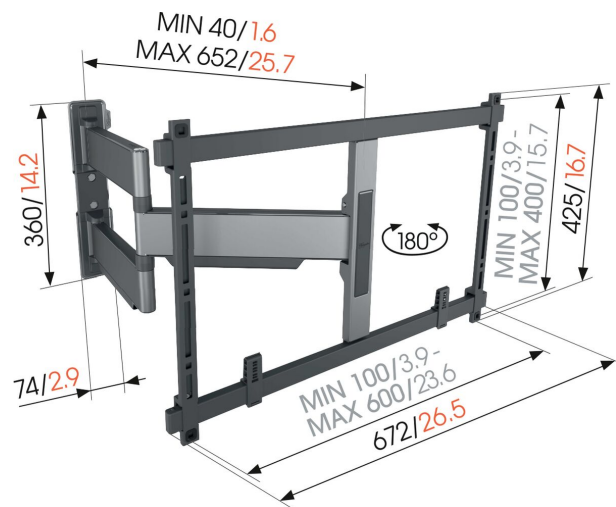

## TVM 5645 Full-Motion TV Wall Mount (black)

### Key Benefits

- Ultra slim and strong - Only 4 cm from the wall, ideal for large OLED/QLED TVs
- Smooth OneFinger™ Movement - Thanks to coated bearings and precision steel shafts
- Perfectly level installation - Free spirit level included
- 2D-Levelling: Keep your TV always level - Precise after-installation leveling (horizontally and vertically)
- Protective TV patches - Protect the rear of your TV with soft protective patches

### Full-motion, ultra-slim TV wall mount for high-end TVs from 40 to 77 inches

The ELITE Full-Motion+ TV wall mount combines minimalistic design with great performance. The wall mount is not only ultra-slim, but also ultra-strong and can be turned up to 180°. In short, the ultimate wall mount for large high-end TVs, such as OLED and QLED TVs. The TV wall mount is suitable for displays from 40 to 77 inches in size and weighing up to 45 kg. In the starting position, your TV is mounted just 4 cm from the wall. Available in the colours White and Platinum Grey.

# Specifications

Article number (SKU)	5856450
Colour	Black
EAN single box	8712285348006
Product size	L
TÜV certified	Yes
Turn	Full motion (up to 180°)
Guarantee	15 years
Min. screen size (inch)	40
Max. screen size (inch)	77
Max. weight load (kg/Lbs)	45 / 99.21
Max. bolt size	M8
Max. height of interface (mm)	425
Max. width of interface (mm)	660
Cable management	Cable fingers for cable management on the back of your TV CIS® Cable Inlay System
Certifications	TÜV
Max. distance to the wall (mm / inch)	652 / 25.67
Max. horizontal hole pattern (mm)	600
Max. vertical hole pattern (mm)	400
Min. distance to the wall (mm / inch)	40 / 1.57
Min. horizontal hole pattern (mm)	100
Min. vertical hole pattern (mm)	100
Number of pivot points	3
Spirit level included	Yes