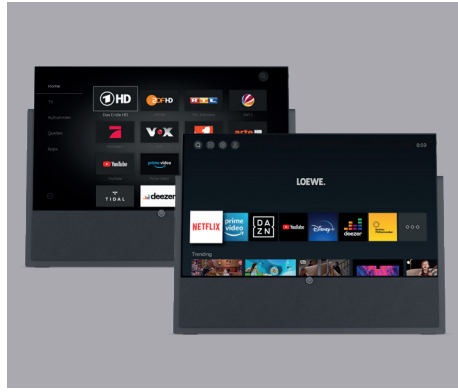

Loewe **iconic**

The perfectly symbiosis of design and technology

Transform your living room into an art gallery. The sculptural design of the new Loewe iconic combines the latest OLED technology with a room-filling sound experience and an extraordinary setup solution made of stone.

This way your home becomes more than just a room to live in: It becomes a place where you can indulge in art, craftsmanship and culture - with the Loewe iconic as a powerfully designed, central design statement from our exclusive Loewe manufacturing facility at our head quarter in Kronach, Germany.

Choose your size: 65" or 55" OLED

Choose between two display sizes as you please.

Display sizes 65-inch and 55-inch, fitting for different sized living spaces.

All Loewe OLED televisions benefit from an individual calibration.

Together with algorithms optimized over decades, this ensures most natural and harmonious images. Each TV set is individually measured at the end of our production and adjusted for the best viewing comfort.

In this way, Loewe can guarantee that our customers will experience the same impressive viewing experience in your living room that was determined in weeks of work in the laboratory by calibrating and optimizing all parameters.

Every device that leaves Loewe's production lines is matched with the optimized image parameters using a golden sample. This is to guarantee that you and your customers receive a perfect premium picture with every Loewe TV set.

Choose your platform: Loewe chassis SL5 or SL7

Choose between two chassis variants as you please.

Loewe chassis SL5 for a classic and chassis SL7 for a smart TV experience.

Loewe chassis SL5:

- Convenient to use and easy to operate
- Extensive technology features such as 1 terabyte dr+ hard disk, two-channel system and multi-tuner
- Easy TV mode
- Comes with Amazon Fire TV Stick 4K Max (Germany only)

Loewe chassis SL7:

- Directly access Video on Demand services as Netflix, Disney+, Amazon Prime, YouTube or your own media libraries or media libraries
- Dolby Atmos ready due to full HDMI eARC support
- Music listening and internet surfing
- Modern & smart interface made for digital natives

Exclusive colour variant. For the perfect living ambience.

Loewe iconic blends seamlessly into your existing living ambience, turning it into an artful, gallery-like living space. The exclusive graphite grey colour variant is deliberately designed to enhance the unique charm of the design TV model.

The perfectly coordinated design concept thus meets the highest demands of a sophisticated interior. In any case, the TV setup solution is more than just a modern eye-catcher.

Loewe iconic is the unique symbiosis of art, culture, craftsmanship and technology - a style icon for the luxurious home entertainment of the future.

The colour clay white is available on request.