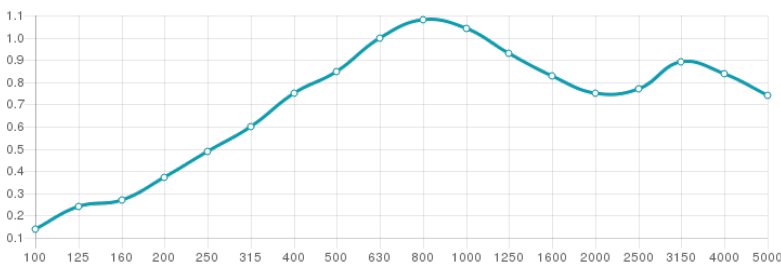

Performance