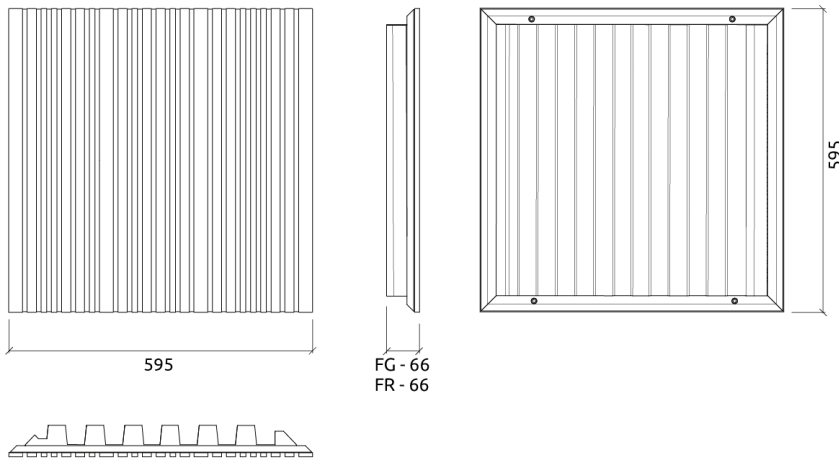

Technical Information