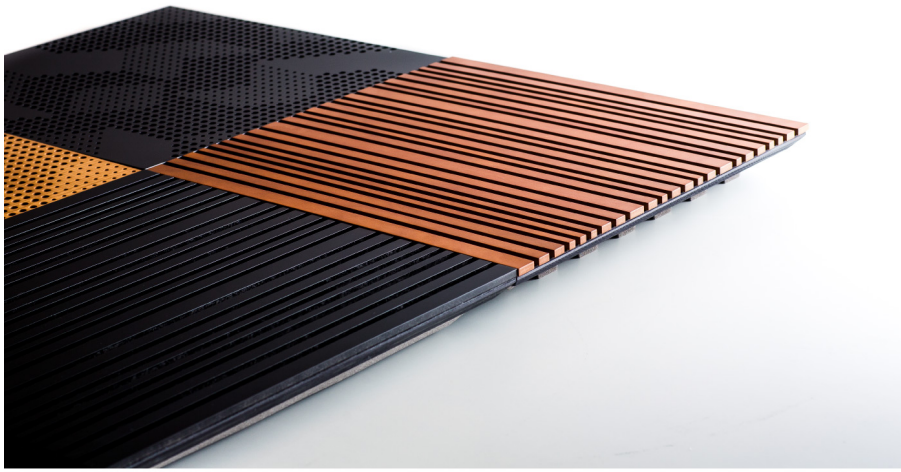

Siena W Absorber | Range

Fixing System

Add-ons