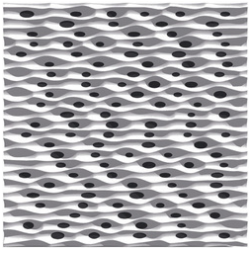

**Sahara W - Absorber**

Absorption  
RESIDENTIAL & Hi Fi

**Specifications**

Installation:

FixArt Tube | FixArt Clip | GlueArt | FixArt Cloud | Kit  
Mobile Wall

*Disclaimer: When using FixArt Tube on the ceiling, it is obligatory to use the FixArt Lock security device. This system guarantees a safe and precise installation. Artnovion is not liable for any damage caused by improper use of FixArt Tube.*