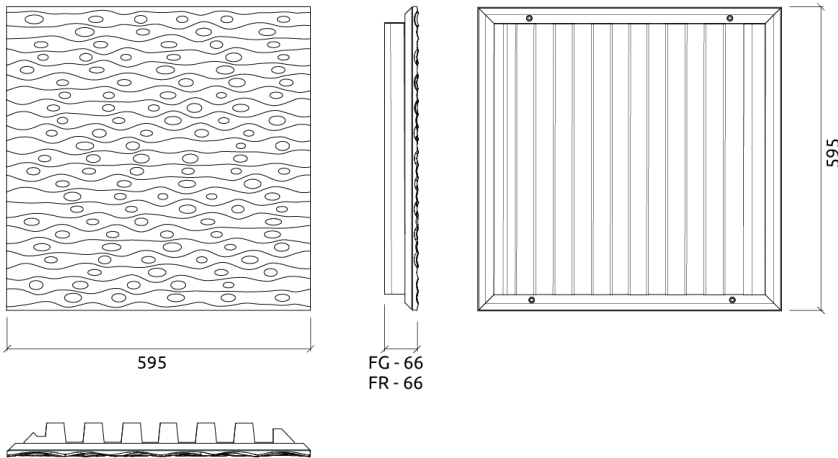

Technical Information