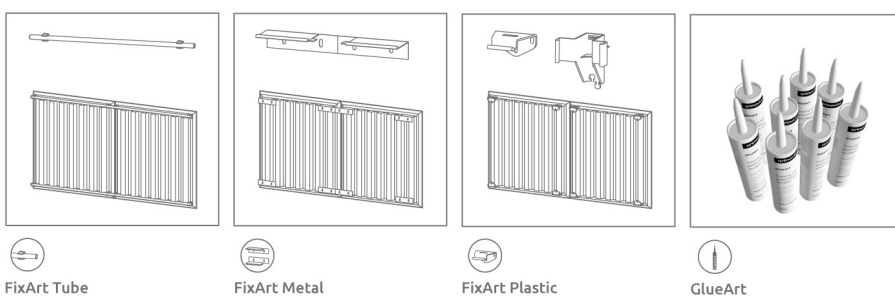

Sahara Doble V W - Absorber

Absorption
RESIDENTIAL & Hi Fi

Specifications

Installation:

FixArt Tube | FixArt Clip | GlueArt | FixArt Cloud | Kit
Mobile Wall

Disclaimer: *When using FixArt Tube on the ceiling, it is obligatory to use the FixArt Lock security device. This system guarantees a safe and precise installation. Artnovion is not liable for any damage caused by improper use of FixArt Tube.*

Specifications

Installation:

FixArt Tube | FixArt Clip | GlueArt | FixArt Cloud | Kit
Mobile Wall

Disclaimer: *When using FixArt Tube on the ceiling, it is obligatory to use the FixArt Lock security device. This system guarantees a safe and precise installation. Artnovion is not liable for any damage caused by improper use of FixArt Tube.*

Sahara W Absorbers range

Fixing System

Add-ons

Kit Mobile Wall 3.0

FixArt Cloud

FixArt Connect

M6 screw thread reciever

Product finishes