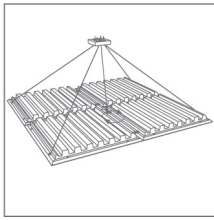

Sahara W Absorbers range

Fixing System

Add-ons

Kit Mobile Wall 3.0

FixArt Cloud

FixArt Connect

M6 screw thread reciever

Product finishes