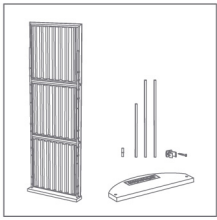

Kit Mobile Wall 3.0