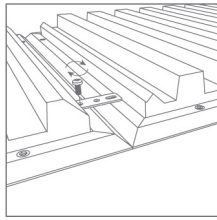

Sahara W Absorbers range

Fixing System

Add-ons

Kit Mobile Wall 3.0

FixArt Cloud

FixArt Connect

M6 screw thread reciever

Product finishes