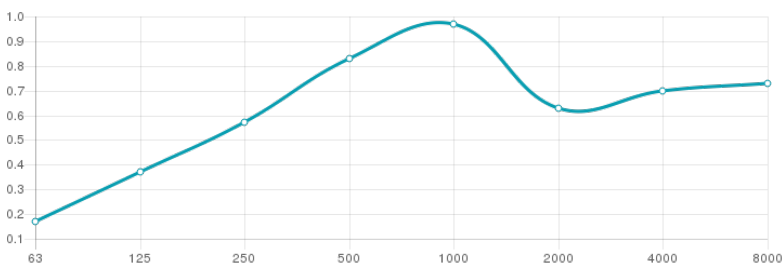

Performance

hello@artnovion.com

www.artnovion.com

17/11/2018