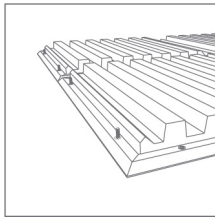

Sahara W Absorbers range

Fixing System

Add-ons

Kit Mobile Wall 3.0

FixArt Cloud

FixArt Connect

M6 screw thread reciever

Product finishes