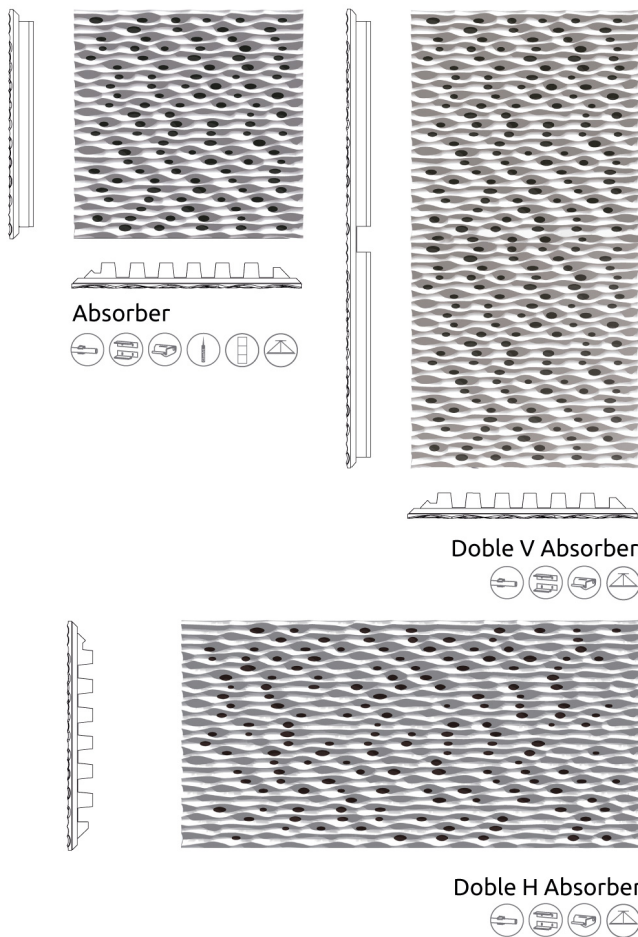

Sahara W Absorbers range