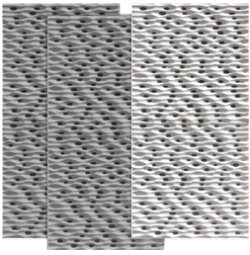

Sahara Doble V W - Absorber

Absorption
RESIDENTIAL & Hi Fi

Specifications

Installation:

FixArt Tube | FixArt Clip | GlueArt | FixArt Cloud | Kit
Mobile Wall

Disclaimer: *When using FixArt Tube on the ceiling, it is obligatory to use the FixArt Lock security device. This system guarantees a safe and precise installation. Artnovion is not liable for any damage caused by improper use of FixArt Tube.*