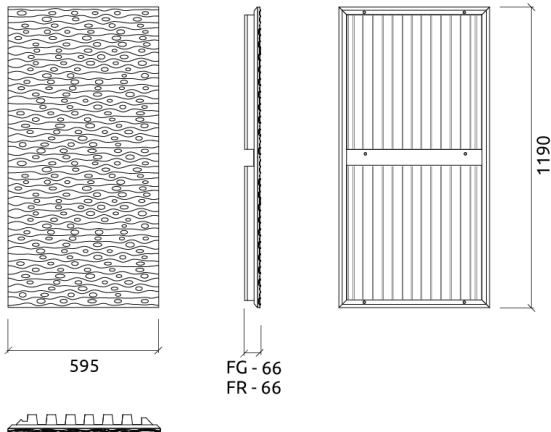

Technical Information

Doble V