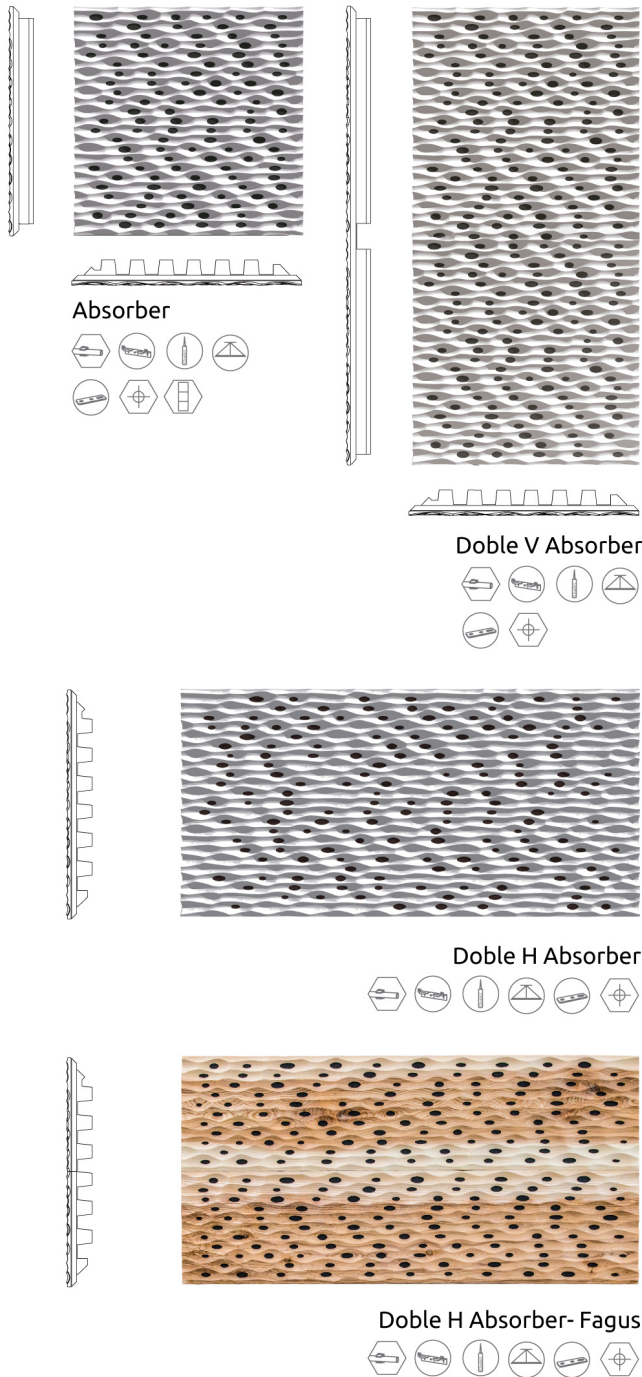

Sahara W Absorber | Range