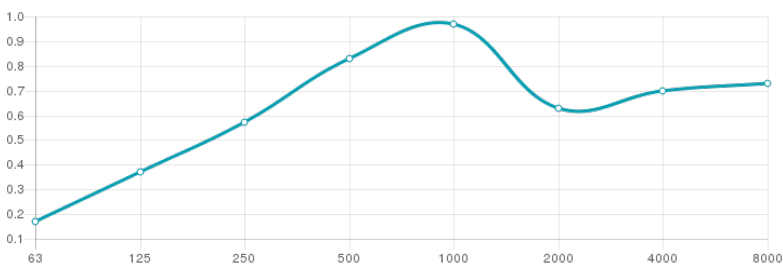

Performance