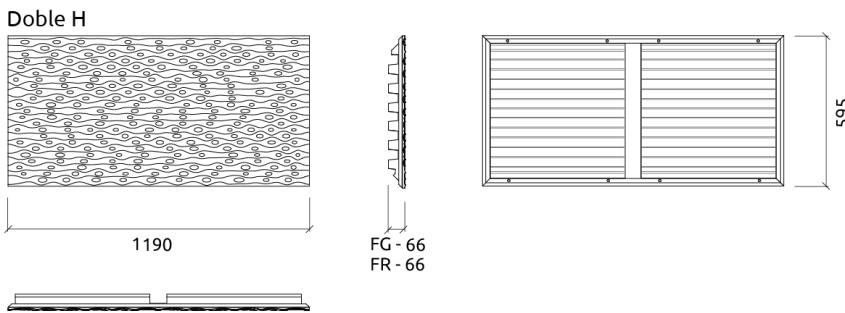

Technical Information