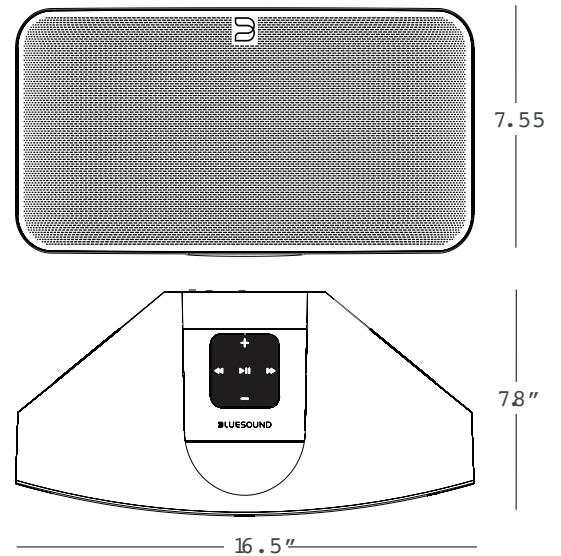

### Dimensions (Product):

420 x 198 x 192mm (W x H x D)  
16.5 x 7.8 x 7.55 in (W x H x D)\*

**Weight:** 5.05kg/11.11lb

### Dimensions (Shipping, Single Unit):

500 x 290 x 280mm (W x H x D)  
19.7 x 11.42 x 11.02 in (W x H x D)

**Weight:** 8.25kg/18.15lb