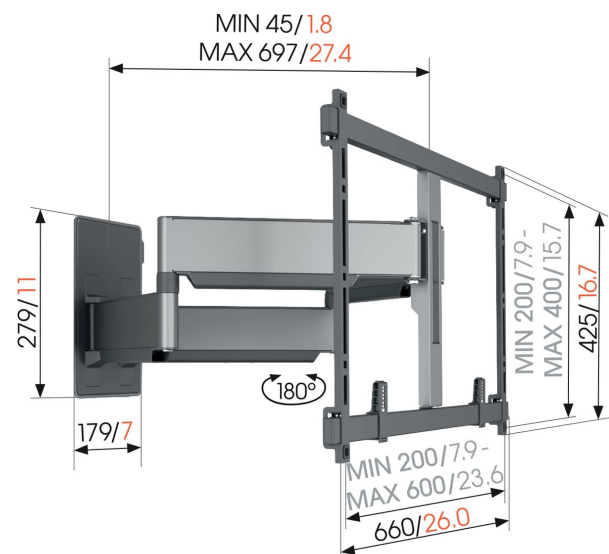

## TVM 5855 Full-Motion TV Wall Mount

### Key Benefits

- Ultra slim and strong - Only 4.5 cm from the wall, ideal for large OLED/QLED TVs
- Our toughest and strongest hero bears up to 75kg - Mount the heaviest TVs, close to the wall, just 4.5 cm
- Smooth OneFinger™ Movement - Thanks to coated bearings and precision steel shafts
- Perfectly level installation - Free spirit level included
- 2D-Levelling: Keep your TV always level - Precise after-installation leveling (horizontally and vertically)

### Full-motion TV wall mount for large, heavy TVs up to 100 inches and 75 kg

The ELITE Forward Motion TV wall mount is a special, extra-strong wall mount, suitable for TVs from 55 to 100 inches and weighing up to 75 kg - ideal for your large OLED or QLED TV. The ELITE Forward Motion rotates up to 120°, so you can enjoy your TV from virtually any angle. Besides being ultra-strong, the wall mount is also ultra-slim, mounting your TV just 4.5 cm from the wall.

# Specifications

Article number (SKU)	5858550
Colour	Black
EAN single box	8712285354809
Product size	XL
TÜV certified	Yes
Turn	Up to 120°
Guarantee	15 years
Min. screen size (inch)	55
Max. screen size (inch)	100
Max. weight load (kg)	75
Max. bolt size	M8
Max. height of interface (mm)	425
Max. width of interface (mm)	660
Cable management	Cable fingers for cable management on the back of your TV CIS® Cable Inlay System
Max. distance to the wall (mm)	697
Max. horizontal hole pattern (mm)	600
Max. vertical hole pattern (mm)	400
Min. distance to the wall (mm)	48
Min. horizontal hole pattern (mm)	100
Min. vertical hole pattern (mm)	100
Number of pivot points	4
Spirit level included	Yes