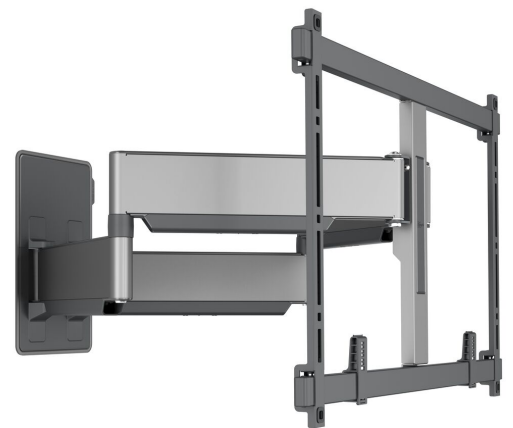

## TVM 5855 Full-Motion TV Wall Mount

### Key Benefits

- Ultra slim and strong - Only 4.5 cm from the wall, ideal for large OLED/QLED TVs
- Our toughest and strongest hero bears up to 75kg - Mount the heaviest TVs, close to the wall, just 4.5 cm
- Smooth OneFinger™ Movement - Thanks to coated bearings and precision steel shafts
- Perfectly level installation - Free spirit level included
- 2D-Levelling: Keep your TV always level - Precise after-installation leveling (horizontally and vertically)

### Full-motion TV wall mount for large, heavy TVs up to 100 inches and 75 kg

The ELITE Forward Motion TV wall mount is a special, extra-strong wall mount, suitable for TVs from 55 to 100 inches and weighing up to 75 kg - ideal for your large OLED or QLED TV. The ELITE Forward Motion rotates up to 120°, so you can enjoy your TV from virtually any angle. Besides being ultra-strong, the wall mount is also ultra-slim, mounting your TV just 4.5 cm from the wall.