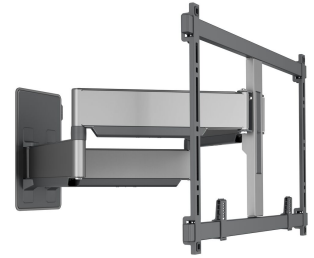

## TVM 5855 Full-Motion TV Wall Mount

### Key Benefits

- Ultra slim and strong - Only 4.5 cm from the wall, ideal for large OLED/QLED TVs
- Our toughest and strongest hero bears up to 75kg - Mount the heaviest TVs, close to the wall, just 4.5 cm
- Smooth OneFinger™ Movement - Thanks to coated bearings and precision steel shafts
- Perfectly level installation - Free spirit level included
- 2D-Levelling: Keep your TV always level - Precise after-installation leveling (horizontally and vertically)

### Full-motion TV wall mount for large, heavy TVs up to 100 inches and 75 kg

The ELITE Forward Motion TV wall mount is a special, extra-strong wall mount, suitable for TVs from 55 to 100 inches and weighing up to 75 kg - ideal for your large OLED or QLED TV. The ELITE Forward Motion rotates up to 120°, so you can enjoy your TV from virtually any angle. Besides being ultra-strong, the wall mount is also ultra-slim, mounting your TV just 4.5 cm from the wall.

# Specifications

Article number (SKU)	5858550
Colour	Black
EAN single box	8712285354809
Product size	XL
TÜV certified	Yes
Turn	Up to 120°
Guarantee	15 years
Min. screen size (inch)	55
Max. screen size (inch)	100
Max. weight load (kg)	75
Max. bolt size	M8
Max. height of interface (mm)	425
Max. width of interface (mm)	660
Cable management	Cable fingers for cable management on the back of your TV CIS® Cable Inlay System
Max. distance to the wall (mm)	697
Max. horizontal hole pattern (mm)	600
Max. vertical hole pattern (mm)	400
Min. distance to the wall (mm)	48
Min. horizontal hole pattern (mm)	100
Min. vertical hole pattern (mm)	100
Number of pivot points	4
Spirit level included	Yes